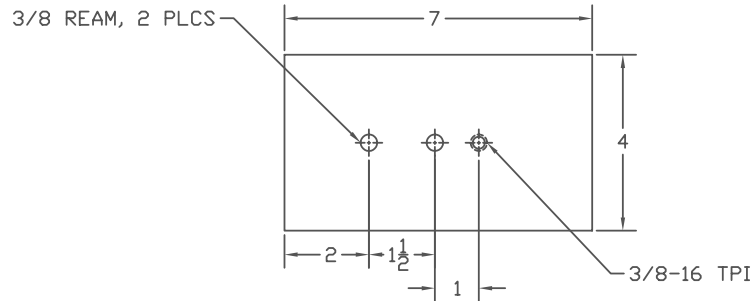

UN4 C-FRAME CAGE

SUPPORT PLATE HOLE PATTERN

MULTICYL[®] inc.

The SPEED of AIR with the POWER of HYDRAULICS

MULTICYL[®] Inc.
640 Hardwick Road, Unit 5
Bolton, Ontario
Canada L7E 5R1
(905) 951-0670
FAX (905) 951-0672