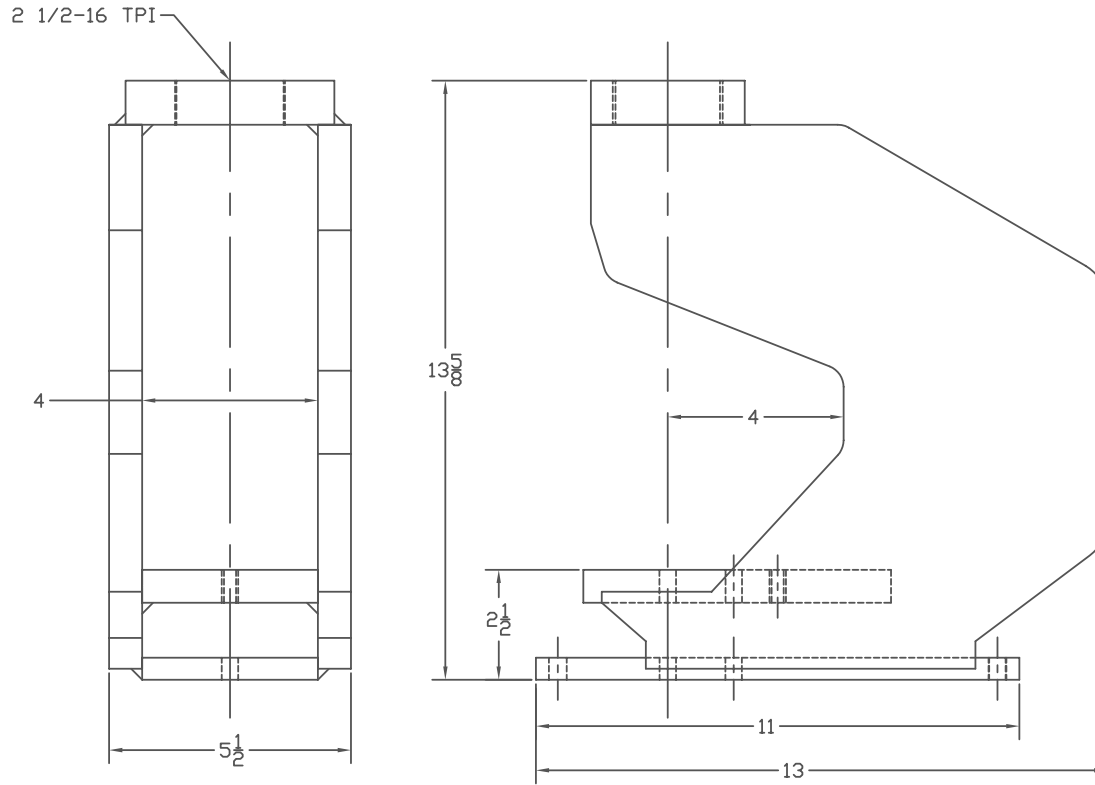

UN4 C-FRAME CAGE

SUPPORT PLATE HOLE PATTERN

MULTICYL[®] inc.

The SPEED of AIR with the POWER of HYDRAULICS

MULTICYL[®] Inc.
640 Hardwick Road, Unit 5
Bolton, Ontario
Canada L7E 5R1
(905) 951-0670
FAX (905) 951-0672